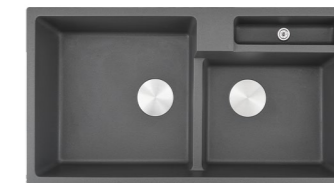

LGS-920GM
Overall size : L900 x W480 x D210mm
Bowl Size : L : L450 X 430mm
R : L375 X 335mm
Depth : 210mm
Colour : Gun Metal

NOW RM1538
WEST MALAYSIA **RM2300**

EAST MALAYSIA **RM2415**

*UPGRADE TAP FOR GRANITE SINK