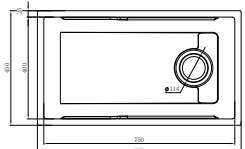

LWS-8252B

- Material: SUS 304 Stainless Steel
- Color : Gun Metal Grey
- Thickness: 3+1.2mm
- Overall Size: L820 x W520 x D230mm
- Bowl Size: 530 x 380mm
- Radius: R10

NOW RM2658

WEST MALAYSIA **RM4000** EAST MALAYSIA **RM4200**

LWS-10052B

- Material: SUS 304 Stainless Steel
- Color : Gun Metal Grey
- Thickness: 3+1.2mm
- Overall Size: L1000 x W520 x D230mm
- Bowl Size: 710 x 380mm
- Radius: R10

NOW RM2878

WEST MALAYSIA **RM4300** EAST MALAYSIA **RM4515**

COMPLIMENTARY SINK ACCESSORIES

For Model: LWS-8252B & LWS-10052B

LWS-8652S

- Material: SUS 304 Stainless Steel
- Colour: Silver
- Thickness: 3+1.2mm
- Overall Size: L860 x W520 x D230mm
- Bowl Size: 576 x 380mm
- Depth: 230mm
- Radius: R10

NOW RM1888

WEST MALAYSIA **RM3200** EAST MALAYSIA **RM3360**

LWS-10053S

- Material: SUS 304 Stainless Steel
- Colour: Silver
- Thickness: 3+1.2mm
- Overall Size: L1000 x W530 x D245mm
- Bowl Size: 705 x 400mm
- Depth: 245mm
- Radius: R10

NOW RM2088

WEST MALAYSIA **RM3600** EAST MALAYSIA **RM3780**

COMPLIMENTARY SINK ACCESSORIES

For Model: LWS-8652S & LWS-10053S

NANO MILLET BASE SINK

LWS-10053B

- Material: SUS 304 Stainless Steel (Nano Millet Base)
- Colour: Gun Metal
- Thickness: 3+1.0mm
- Overall Size: L1000 x W530 x D245mm
- Bowl Size: 705 x 400mm
- Depth: 245mm
- Radius: R10

NOW RM2488

WEST MALAYSIA **RM4000** EAST MALAYSIA **RM4200**

COMPLIMENTARY SINK ACCESSORIES

For Model: LWS-10053B

LWS-8050B

- Material: SUS 304 Stainless Steel (Nano Millet Base)
- Colour: Gun Metal
- Thickness: 3+1.0mm
- Overall Size: L800 x W500 x D230mm
- Bowl Size: 750mm x 400mm
- Depth: 230mm
- Radius: R10

NOW RM1888

WEST MALAYSIA **RM3200** EAST MALAYSIA **RM3360**

LWS-8045GM

- Material: SUS 304 Stainless Steel (Nano Millet Base)
- Colour: Gun Metal
- Thickness: 3+1.0mm
- Overall Size: L800 x W450 x D230mm
- Bowl Size: 750 x 400mm
- Depth: 230mm
- Radius: R10