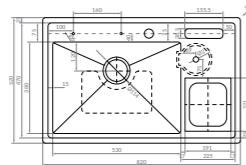

LWS-10052B

- Material: SUS 304 Stainless Steel
- Color : Gun Metal Grey
- Thickness: 3+1.2mm
- Overall Size: L1000 x W520 x D230mm
- Bowl Size: 710 x 380mm
- Radius: R10

NOW RM2878

WEST MALAYSIA **RM4300** EAST MALAYSIA **RM4515**