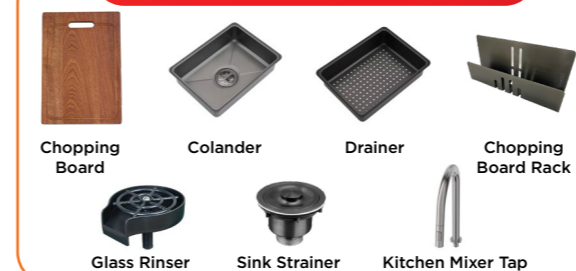

NOW RM1428

WEST MALAYSIA **RM2000** EAST MALAYSIA **RM2100**

COMPLIMENTARY SINK ACCESSORIES

For Model: LWS-8050B

COMPLIMENTARY SINK ACCESSORIES

For Model: LWS-8045GM

MULTIFUNCTIONAL SINK

LWS-8848B