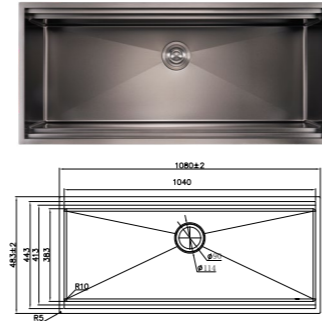

LWS-10848B

- Material: SUS 304 Stainless Steel
- Colour: Black
- Overall Size: L1080 x W480 x D250mm
- Bowl size: 1040 x 383mm
- Depth: 250mm
- Radius: R10
- Thickness: 1.2mm

NOW
RM2288
WEST MALAYSIA
RM3600

EAST MALAYSIA
RM3780