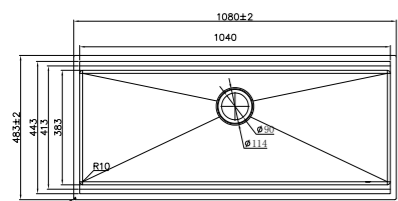

LWS-10848S

- Material: SUS 304 Stainless Steel
- Colour: Silver
- Overall Size: L1080 x W480 x D250mm
- Bowl Size: 1040 x 383mm
- Depth: 230mm
- Radius: R10
- Thickness: 1.2mm

NOW
RM1888
WEST MALAYSIA
RM3200
EAST MALAYSIA
RM3360