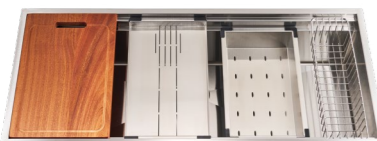

LWS-10848S

- Material: SUS 304 Stainless Steel
- Colour: Silver
- Overall Size: L1080 x W480 x D250mm
- Bowl Size: 1040 x 383mm
- Depth: 230mm
- Radius: R10
- Thickness: 1.2mm

NOW
RM1888
WEST MALAYSIA
RM3200
EAST MALAYSIA
RM3360