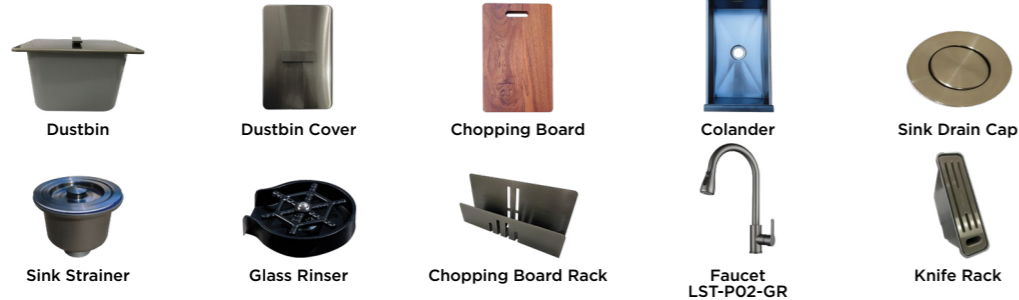

LWS-8252B

- Material: SUS 304 Stainless Steel
- Color : Gun Metal Grey
- Thickness: 3+1.2mm
- Overall Size: L820 x W520 x D230mm
- Bowl Size: 530 x 380mm
- Radius: R10

NOW RM2658

WEST MALAYSIA **RM4000** EAST MALAYSIA **RM4200**

LWS-10052B

- Material: SUS 304 Stainless Steel
- Color : Gun Metal Grey
- Thickness: 3+1.2mm
- Overall Size: L1000 x W520 x D230mm
- Bowl Size: 710 x 380mm
- Radius: R10

NOW RM2878

WEST MALAYSIA **RM4300** EAST MALAYSIA **RM4515**

COMPLIMENTARY SINK ACCESSORIES

For Model: LWS-8252B & LWS-10052B

LWS-8652S

- Material: SUS 304 Stainless Steel
- Colour: Silver
- Thickness: 3+1.2mm
- Overall Size: L860 x W520 x D230mm
- Bowl Size: 576 x 380mm
- Depth: 230mm
- Radius: R10

NOW RM1888

WEST MALAYSIA **RM3200** EAST MALAYSIA **RM3360**

LWS-10053S

- Material: SUS 304 Stainless Steel
- Colour: Silver
- Thickness: 3+1.2mm
- Overall Size: L1000 x W530 x D245mm
- Bowl Size: 705 x 400mm
- Depth: 245mm
- Radius: R10

NOW RM2088

WEST MALAYSIA **RM3600** EAST MALAYSIA **RM3780**