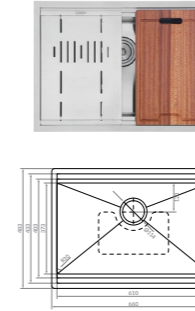

MULTIFUNCTIONAL SINK

LWS-8848B

- Material: SUS 304 Stainless Steel
- Colour: Black
- Overall Size: L880 x W480 x D250mm
- Bowl Size: 840 x 383mm
- Depth: 230mm
- Radius: R10
- Thickness: 1.2mm

NOW
RM1988
WEST MALAYSIA
RM3100

EAST MALAYSIA
RM3255

LWS-10848B

- Material: SUS 304 Stainless Steel
- Colour: Black
- Overall Size: L1080 x W480 x D250mm
- Bowl size: 1040 x 383mm
- Depth: 250mm
- Radius: R10
- Thickness: 1.2mm

NOW
RM2288
WEST MALAYSIA
RM3600

EAST MALAYSIA
RM3780

COMPLIMENTARY SINK ACCESSORIES

For Model: LWS-8848B

COMPLIMENTARY SINK ACCESSORIES

For Model: LWS-10848B

LWS-10848S

- Material: SUS 304 Stainless Steel
- Colour: Silver
- Overall Size: L1080 x W480 x D250mm
- Bowl Size: 1040 x 383mm
- Depth: 230mm
- Radius: R10
- Thickness: 1.2mm

NOW
RM1888
WEST MALAYSIA
RM3200
EAST MALAYSIA
RM3360

COMPLIMENTARY SINK ACCESSORIES

For Model: LWS-10848S

LWS-6648SS

- Material: SUS 304 Stainless Steel
- Overall Size: L660 x W483 x D250mm
- Bowl Size: 610 x 373mm
- Depth: 250mm
- Radius: R10
- Thickness: 1.2mm
- Colour: Silver

NOW
RM1658
WEST MALAYSIA
RM2500

EAST MALAYSIA
RM2625

LWS-8648SS

- Material: SUS 304 Stainless Steel
- Overall Size: L860 x W483 x D250mm
- Bowl Size: 810 x 373mm
- Depth: 250mm
- Radius: R10
- Thickness: 1.2mm
- Colour: Silver

NOW
RM1768
WEST MALAYSIA
RM2800

EAST MALAYSIA
RM2940

COMPLIMENTARY SINK ACCESSORIES

For Model: LWS-6648SS & LWS-8648SS

LWS-6246NA

- Material: SUS 304 Stainless Steel
- Color : Metallica Silver
- Overall Size: L620 x W470 x D210mm
- Bowl Size: 570 x 379mm
- Depth: 210mm
- Radius: R15
- Thickness: 1.0mm

NOW
RM1098
WEST MALAYSIA
RM1600

EAST MALAYSIA
RM1680

COMPLIMENTARY SINK ACCESSORIES

For Model: LWS-6246NA & LWS-7846BNA & LWS-7846NA

ADD ON OPTIONAL ACCESSORIES

LWS-7846BNA