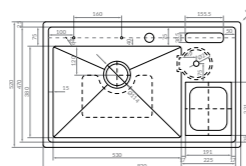

LWS-10053S

- Material: SUS 304 Stainless Steel
- Colour: Silver
- Thickness: 3+1.2mm
- Overall Size: L1000 x W530 x D245mm
- Bowl Size: 705 x 400mm
- Depth: 245mm
- Radius: R10

NOW RM2088

WEST MALAYSIA **RM3600** EAST MALAYSIA **RM3780**