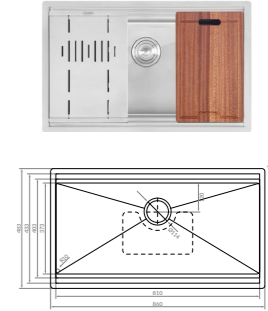

LWS-8648SS

- Material: SUS 304 Stainless Steel
- Overall Size: L860 x W483 x D250mm
- Bowl Size: 810 x 373mm
- Depth: 250mm
- Radius: R10
- Thickness: 1.2mm
- Colour: Silver

NOW
RM1768
WEST MALAYSIA
RM2800

EAST MALAYSIA
RM2940