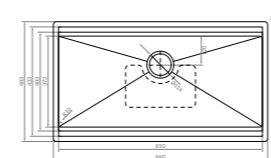

LWS-10053S

- Material: SUS 304 Stainless Steel
- Colour: Silver
- Thickness: 3+1.2mm
- Overall Size: L1000 x W530 x D245mm
- Bowl Size: 705 x 400mm
- Depth: 245mm
- Radius: R10

NOW RM2088

WEST MALAYSIA **RM3600** EAST MALAYSIA **RM3780**