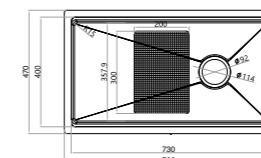

LWS-7846NA

- Material: SUS 304 Stainless Steel
- Color : Metallica Silver
- Overall Size: L780 X W465 X D210mm
- Bowl Size: 730 x 382mm
- Depth: 210mm
- Radius: R15
- Thickness: 1.0mm

NOW
RM1128
WEST MALAYSIA
RM1800

EAST MALAYSIA
RM1890