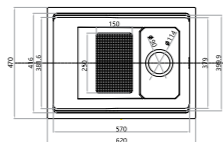

HIGHLY DURABLE MATERIAL

SOUND-DEADEN

STAINLESS STEEL

NANOTECH GUNMETAL COATED

LWS-6246GM

- Material: SUS 304 Stainless Steel
- Color : Gun Metal
- Overall Size: L620 x W465 x D210mm
- Bowl Size: 570 x 379mm
- Depth: 210mm
- Radius: R15
- Thickness: 1.0mm

NOW **RM1268**

WEST MALAYSIA **RM1700**

EAST MALAYSIA **RM1785**

COMPLIMENTARY SINK ACCESSORIES

For Model: LWS-6246GM & LWS-7846GM & LWS-7846BGM

ADD ON OPTIONAL ACCESSORIES

LWS-7846GM

- Material: SUS 304 Stainless Steel
- Color : Gun Metal
- Overall Size: L780 X W450 X D210mm
- Bowl Size: 755 x 400mm
- Depth: 210mm
- Radius: R15
- Thickness: 1.0mm

NOW **RM1658**

WEST MALAYSIA **RM2500**

EAST MALAYSIA **RM2625**

LWS-7846BGM

- Material: SUS 304 Stainless Steel
- Color : Gun Metal
- Overall Size: L780 X W470 X D210mm
- Bowl Size: 730 x 400mm
- Depth: 210mm
- Radius: R15
- Thickness: 1.0mm

NOW **RM1658**

WEST MALAYSIA **RM2500**

EAST MALAYSIA **RM2625**