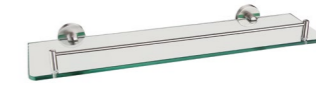

LBA-ADGS1-SS
Glass Shelf
L500 x W145 x H50mm
WM **RM160** EM **RM168**