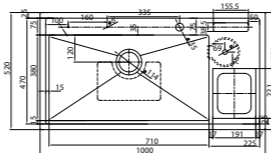

LWS-10052B

- Material: SUS 304 Stainless Steel
- Color : Gun Metal Grey
- Thickness: 3+1.2mm
- Overall Size: L1000 x W520 x D230mm
- Bowl Size: 710 x 380mm
- Radius: R10

NOW RM2878

WEST MALAYSIA **RM4300** EAST MALAYSIA **RM4515**