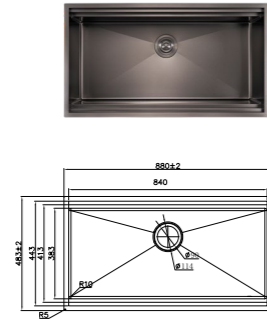

- Material: SUS 304 Stainless Steel
- Colour: Black
- Overall Size: L880 x W480 x D250mm
- Bowl Size: 840 x 383mm
- Depth: 230mm
- Radius: R10
- Thickness: 1.2mm

NOW
RM1988
WEST MALAYSIA
RM3100

EAST MALAYSIA
RM3255