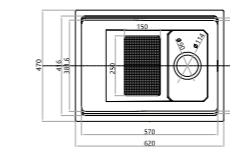

MULTIFUNCTIONAL SINK

LWS-8848B

- Material: SUS 304 Stainless Steel
- Colour: Black
- Overall Size: L880 x W480 x D250mm
- Bowl Size: 840 x 383mm
- Depth: 230mm
- Radius: R10
- Thickness: 1.2mm

NOW
RM1988
WEST MALAYSIA
RM3100

EAST MALAYSIA
RM3255

LWS-10848B

- Material: SUS 304 Stainless Steel
- Colour: Black
- Overall Size: L1080 x W480 x D250mm
- Bowl size: 1040 x 383mm
- Depth: 250mm
- Radius: R10
- Thickness: 1.2mm

NOW
RM2288
WEST MALAYSIA
RM3600

EAST MALAYSIA
RM3780

COMPLIMENTARY SINK ACCESSORIES

For Model: LWS-8848B

COMPLIMENTARY SINK ACCESSORIES

For Model: LWS-10848B

LWS-10848S

- Material: SUS 304 Stainless Steel
- Colour: Silver
- Overall Size: L1080 x W480 x D250mm
- Bowl Size: 1040 x 383mm
- Depth: 230mm
- Radius: R10
- Thickness: 1.2mm

NOW
RM1888
WEST MALAYSIA
RM3200
EAST MALAYSIA
RM3360

COMPLIMENTARY SINK ACCESSORIES

For Model: LWS-10848S

LWS-6648SS

- Material: SUS 304 Stainless Steel
- Overall Size: L660 x W483 x D250mm
- Bowl Size: 610 x 373mm
- Depth: 250mm
- Radius: R10
- Thickness: 1.2mm
- Colour: Silver

NOW
RM1658
WEST MALAYSIA
RM2500

EAST MALAYSIA
RM2625

LWS-8648SS

- Material: SUS 304 Stainless Steel
- Overall Size: L860 x W483 x D250mm
- Bowl Size: 810 x 373mm
- Depth: 250mm
- Radius: R10
- Thickness: 1.2mm
- Colour: Silver

NOW
RM1768
WEST MALAYSIA
RM2800

EAST MALAYSIA
RM2940

COMPLIMENTARY SINK ACCESSORIES

For Model: LWS-6648SS & LWS-8648SS

LWS-6246NA

- Material: SUS 304 Stainless Steel
- Color : Metallica Silver
- Overall Size: L620 x W470 x D210mm
- Bowl Size: 570 x 379mm
- Depth: 210mm
- Radius: R15
- Thickness: 1.0mm

NOW
RM1098
WEST MALAYSIA
RM1600

EAST MALAYSIA
RM1680

COMPLIMENTARY SINK ACCESSORIES

For Model: LWS-6246NA & LWS-7846BNA & LWS-7846NA

ADD ON OPTIONAL ACCESSORIES

LWS-7846BNA