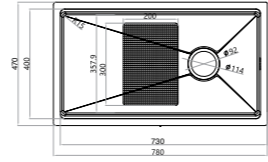

HIGHLY DURABLE MATERIAL

SOUND-DEADEN

STAINLESS STEEL

NANOTECH GUNMETAL COATED

LWS-6246GM

- Material: SUS 304 Stainless Steel
- Color : Gun Metal
- Overall Size: L620 x W465 x D210mm
- Bowl Size: 570 x 379mm
- Depth: 210mm
- Radius: R15
- Thickness: 1.0mm

NOW **RM1268**

WEST MALAYSIA **RM1700**

EAST MALAYSIA **RM1785**

COMPLIMENTARY SINK ACCESSORIES

For Model: LWS-6246GM & LWS-7846GM & LWS-7846BGM

ADD ON OPTIONAL ACCESSORIES

LWS-7846GM

- Material: SUS 304 Stainless Steel
- Color : Gun Metal
- Overall Size: L780 X W450 X D210mm
- Bowl Size: 755 x 400mm
- Depth: 210mm
- Radius: R15
- Thickness: 1.0mm

NOW **RM1658**

WEST MALAYSIA **RM2500**

EAST MALAYSIA **RM2625**

LWS-7846BGM

- Material: SUS 304 Stainless Steel
- Color : Gun Metal
- Overall Size: L780 X W470 X D210mm
- Bowl Size: 730 x 400mm
- Depth: 210mm
- Radius: R15
- Thickness: 1.0mm

NOW **RM1658**

WEST MALAYSIA **RM2500**

EAST MALAYSIA **RM2625**