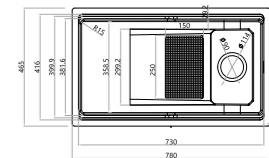

MULTIFUNCTIONAL SINK

LWS-8848B

- Material: SUS 304 Stainless Steel
- Colour: Black
- Overall Size: L880 x W480 x D250mm
- Bowl Size: 840 x 383mm
- Depth: 230mm
- Radius: R10
- Thickness: 1.2mm

NOW
RM1988
WEST MALAYSIA
RM3100

EAST MALAYSIA
RM3255

LWS-10848B

- Material: SUS 304 Stainless Steel
- Colour: Black
- Overall Size: L1080 x W480 x D250mm
- Bowl size: 1040 x 383mm
- Depth: 250mm
- Radius: R10
- Thickness: 1.2mm

NOW
RM2288
WEST MALAYSIA
RM3600

EAST MALAYSIA
RM3780

COMPLIMENTARY SINK ACCESSORIES

For Model: LWS-8848B

COMPLIMENTARY SINK ACCESSORIES

For Model: LWS-10848B

LWS-10848S

- Material: SUS 304 Stainless Steel
- Colour: Silver
- Overall Size: L1080 x W480 x D250mm
- Bowl Size: 1040 x 383mm
- Depth: 230mm
- Radius: R10
- Thickness: 1.2mm

NOW
RM1888
WEST MALAYSIA
RM3200
EAST MALAYSIA
RM3360

COMPLIMENTARY SINK ACCESSORIES

For Model: LWS-10848S

LWS-6648SS

- Material: SUS 304 Stainless Steel
- Overall Size: L660 x W483 x D250mm
- Bowl Size: 610 x 373mm
- Depth: 250mm
- Radius: R10
- Thickness: 1.2mm
- Colour: Silver

NOW
RM1658
WEST MALAYSIA
RM2500

EAST MALAYSIA
RM2625

LWS-8648SS

- Material: SUS 304 Stainless Steel
- Overall Size: L860 x W483 x D250mm
- Bowl Size: 810 x 373mm
- Depth: 250mm
- Radius: R10
- Thickness: 1.2mm
- Colour: Silver

NOW
RM1768
WEST MALAYSIA
RM2800

EAST MALAYSIA
RM2940

COMPLIMENTARY SINK ACCESSORIES

For Model: LWS-6648SS & LWS-8648SS

LWS-6246NA

- Material: SUS 304 Stainless Steel
- Color : Metallica Silver
- Overall Size: L620 x W470 x D210mm
- Bowl Size: 570 x 379mm
- Depth: 210mm
- Radius: R15
- Thickness: 1.0mm

NOW
RM1098
WEST MALAYSIA
RM1600

EAST MALAYSIA
RM1680

COMPLIMENTARY SINK ACCESSORIES

For Model: LWS-6246NA & LWS-7846BNA & LWS-7846NA

ADD ON OPTIONAL ACCESSORIES

LWS-7846BNA