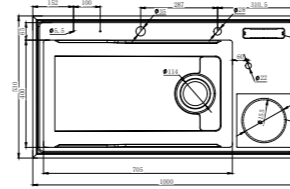

NOW RM2488

WEST MALAYSIA **RM4000** EAST MALAYSIA **RM4200**

COMPLIMENTARY SINK ACCESSORIES

For Model: LWS-10053B

LWS-8050B

- Material: SUS 304 Stainless Steel (Nano Millet Base)
- Colour: Gun Metal
- Thickness: 3+1.0mm
- Overall Size: L800 x W500 x D230mm
- Bowl Size: 750mm x 400mm
- Depth: 230mm
- Radius: R10