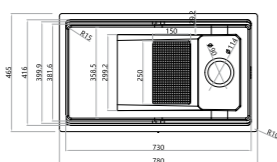

LWS-7846BGM

- Material: SUS 304 Stainless Steel
- Color : Gun Metal
- Overall Size: L780 X W470 X D210mm
- Bowl Size: 730 x 400mm
- Depth: 210mm
- Radius: R15
- Thickness: 1.0mm

NOW **RM1658**

WEST MALAYSIA **RM2500**

EAST MALAYSIA **RM2625**