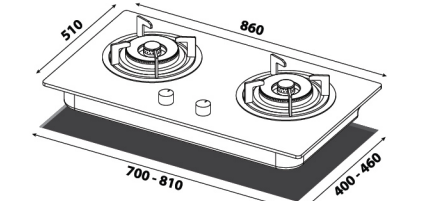

LGH-PINE 3BF-BL / LGH-ACER 2BF-BL
(FLEXIBLE DIMENSION)