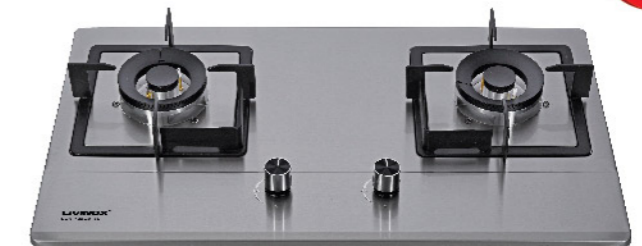

LGH-428 2B-SS

Gas Hob Normal Price:
W.M. RM1,690 | E.M. RM1,775
JUST ADD ON RM250
with any cooker hood package

- 2x 3s Burners
- Stainless Steel Finishing
- L: 5.2; R: 5.2 (kW)
- Cast Iron Pan Support
- Imported Safety Device
- Flexi Built-in

L&R
5.2 kW