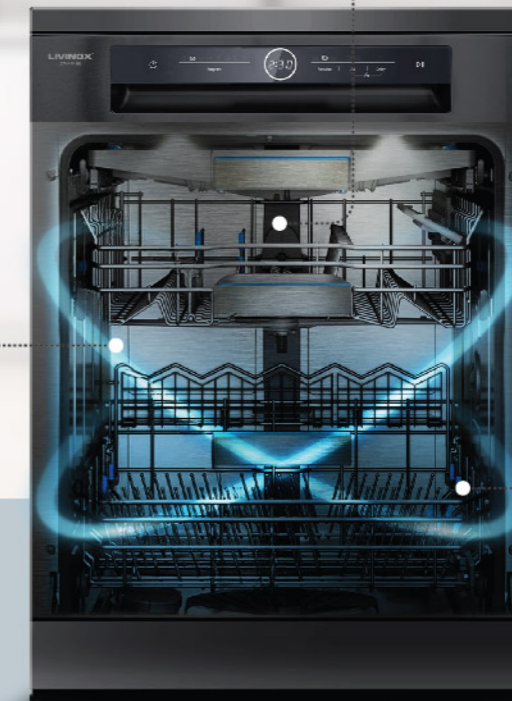

8 Washing Programs

- Auto
- Intensive
- Normal
- ECO
- Glass
- 90min
- Rapid
- Soak

3 Special Functions

- Extra Cleaning
- Extra Drying
- Express

Upper Basket

Cutlery Tray

Lower Basket

*Free Standing or Integrated