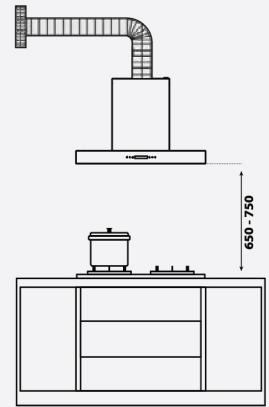

T Hood / Arch Glass Hood