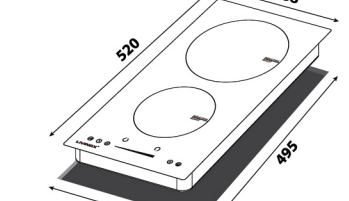

LEH-3000C / LEH-2000I