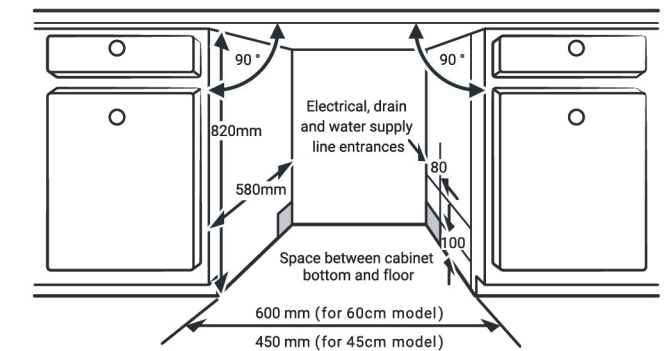

Built-In Installation
(For the integrated model)