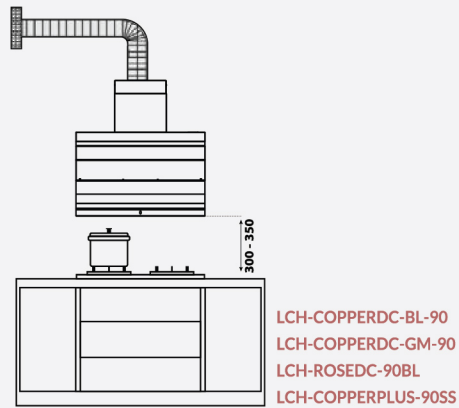

LCH-627-90B

LCH-920-90BL

KITCHEN HOOD

All dimensions in mm

L Shape Hood

LCH-COPPERDC-BL-90
LCH-COPPERDC-GM-90
LCH-ROSEDC-90BL
LCH-COPPERPLUS-90SS

Compact Slanted Hood

LCH-LCH-VELLA-90BL
LCH-LILY-90BL
LCH-90SW-GM
LCH-EBONY-90BL