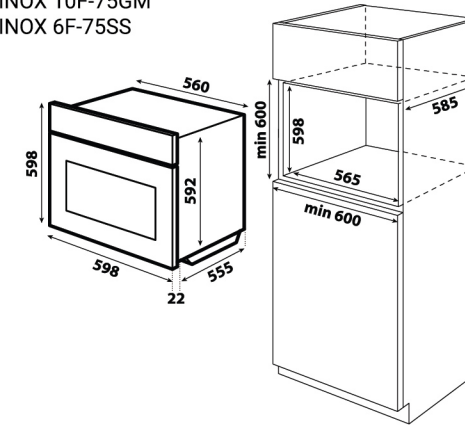

Oven

LBO-LINOX 18F-75SS
LBO-LINOX 10F-75BL
LBO-LINOX 10F-75GM
LBO-LINOX 6F-75SS