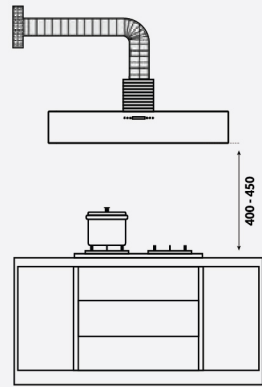

LCH-627-90B

LCH-920-90BL

KITCHEN HOOD

All dimensions in mm

L Shape Hood

LCH-COPPERDC-BL-90
LCH-COPPERDC-GM-90
LCH-ROSEDC-90BL
LCH-COPPERPLUS-90SS

Compact Slanted Hood

LCH-LCH-VELLA-90BL
LCH-LILY-90BL
LCH-90SW-GM
LCH-EBONY-90BL