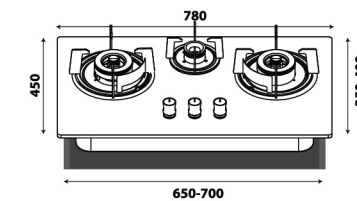

LGH-PEBBLE 2B-BL
(FLEXIBLE DIMENSION)

COOKER HOB

All dimensions in mm

Gas Hob

LGH-328T 2B-BL
(FLEXIBLE DIMENSION)

LGH-338T 3B-BL
(FLEXIBLE DIMENSION)

LGH-428 2B-SS
(FLEXIBLE DIMENSION)

LGH-438-2B-SL / LGH-438G-2B-SL