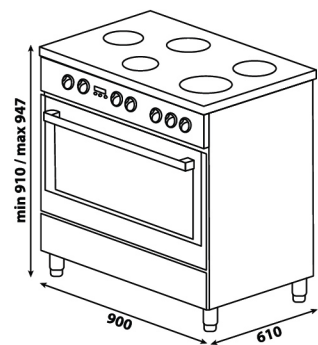

Free Standing

LFC-9609-110SS
LFC-9607-110B