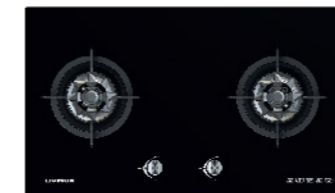

LGH-ACER 2BF-BL

Gas Hob Normal Price:
W.M RM2,500 | E.M RM2,625
JUST ADD ON RM500
with any cooker hood package

- 2x 3D Burners
- 8mm Black Tempered Glass
- Cast Iron Pan Support
- L: 5.5; R: 5.5 (kW)
- Imported Safety Device
- Flexi Built-in

Safety Device