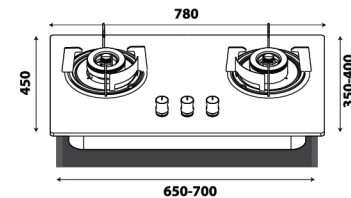

COOKER HOB

All dimensions in mm

Gas Hob

LGH-NT328 2B-GR
(FLEXIBLE DIMENSION)

LGH-NT338 3B-GR
(FLEXIBLE DIMENSION)

LGH-HOLLY 2BF-BL
(FLEXIBLE DIMENSION)

LGH-588T 2B-BL
(FLEXIBLE DIMENSION)

LGH-688T 3B-BL
(FLEXIBLE DIMENSION)