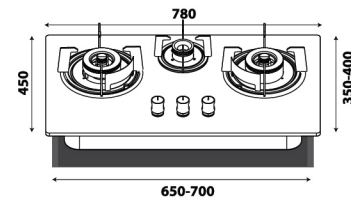

COOKER HOB

All dimensions in mm

Gas Hob

LGH-NT328 2B-GR
(FLEXIBLE DIMENSION)

LGH-NT338 3B-GR
(FLEXIBLE DIMENSION)

LGH-HOLLY 2BF-BL
(FLEXIBLE DIMENSION)

LGH-588T 2B-BL
(FLEXIBLE DIMENSION)

LGH-688T 3B-BL
(FLEXIBLE DIMENSION)