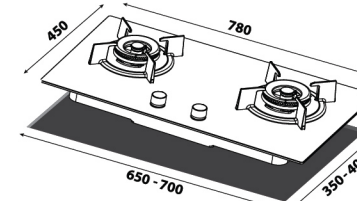

LGH-PEBBLE 2B-BL
(FLEXIBLE DIMENSION)

COOKER HOB

All dimensions in mm

Gas Hob

LGH-328T 2B-BL
(FLEXIBLE DIMENSION)

LGH-338T 3B-BL
(FLEXIBLE DIMENSION)

LGH-428 2B-SS
(FLEXIBLE DIMENSION)

LGH-438-2B-SL / LGH-438G-2B-SL