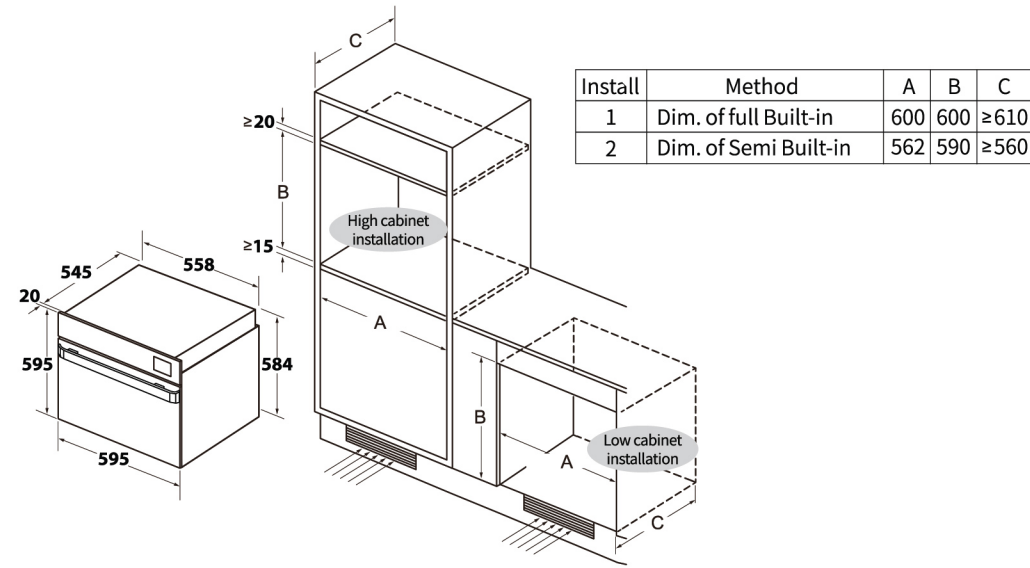

Combi Oven

LCO-SB8-70