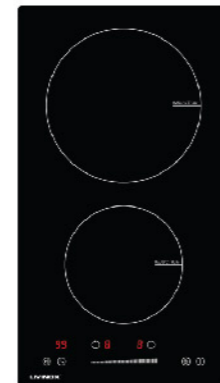

LEH-3318CS

Electric Hob Normal Price:
W.M RM2,500 | E.M RM2,625
JUST ADD ON RM400
with any cooker hood package

- Left Zone: 2200W
- Right Zone: 2200W
- Sharing Power (Max: 2800W)
- Touch Control Panel
- Kanger Glass
- Intelligent Function
- Double Zone Heating Element
- Child Lock Safety Device
- Over-heat Protection
- Over-flow Protection
- With Timer Control
- Timer: 0 - 99 Mins
- 13 Amp