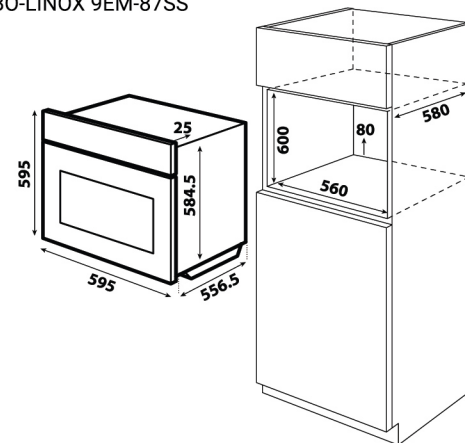

Oven from Europe

LBO-LINOX 9E4T-87SS
LBO-LINOX 9EM-87SS