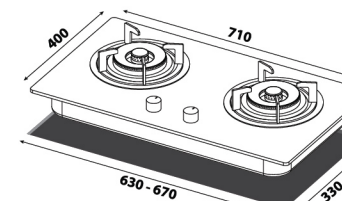

LGH-ABIE 2B-SS
(FLEXIBLE DIMENSION)