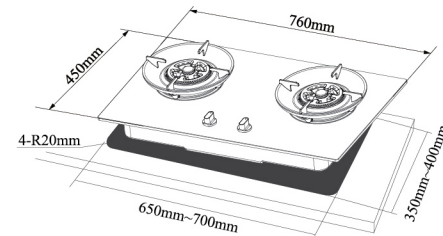

COOKER HOB

All dimensions in mm

Gas Hob

LGH-NT328 2B-GR
(FLEXIBLE DIMENSION)

LGH-NT338 3B-GR
(FLEXIBLE DIMENSION)

LGH-HOLLY 2BF-BL
(FLEXIBLE DIMENSION)

LGH-588T 2B-BL
(FLEXIBLE DIMENSION)

LGH-688T 3B-BL
(FLEXIBLE DIMENSION)

LGH-PEBBLE 2B-BL
(FLEXIBLE DIMENSION)

COOKER HOB

All dimensions in mm

Gas Hob

LGH-328T 2B-BL
(FLEXIBLE DIMENSION)

LGH-338T 3B-BL
(FLEXIBLE DIMENSION)

LGH-428 2B-SS
(FLEXIBLE DIMENSION)

LGH-438-2B-SL / LGH-438G-2B-SL