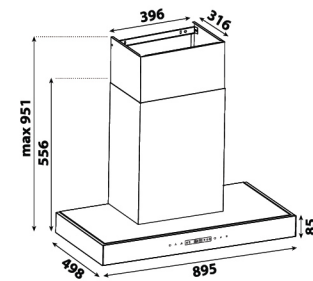

LCH-RUBY-90SS