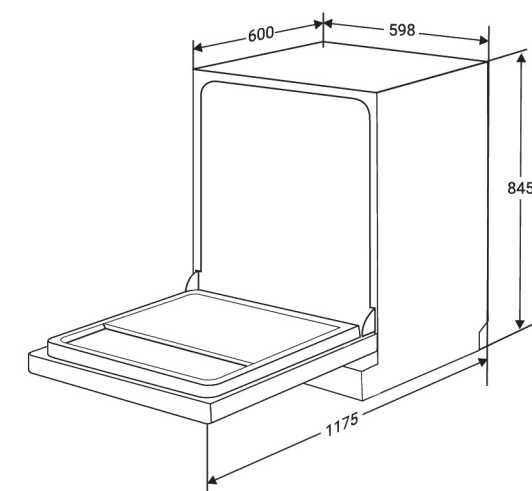

Dishwasher

LDW-14P-8PL