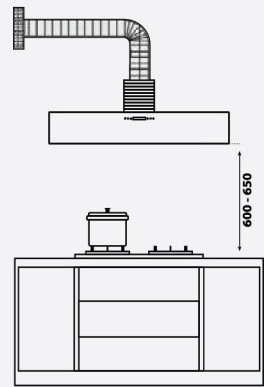

Slim Hood / Ceiling Hood