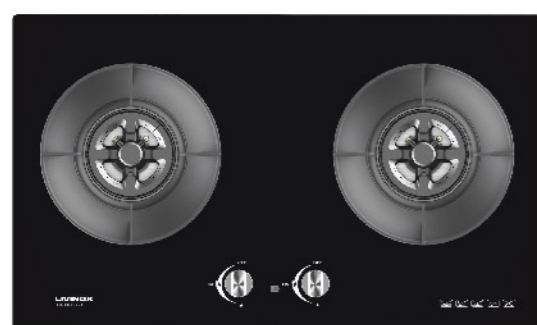

LGH-688T 3B-BL

Gas Hob Normal Price:
W.M. RM3,210 | E.M. RM3,371
JUST ADD ON RM800
 with any cooker hood package

- 2 x Tornado Burners, 1 x Small Burner
- 8mm Black Tempered Glass & Rose Gold Aluminium Frame
- Digital Timer Function For Left & Right (Up To 180 Min)
- L: 5.5; R: 5.5; M: 1.4 (kW)
- Cast Iron Pan Support
- Wind Resistant & Heat Enhancement
- Imported Safety Device
- Flexi Built-in