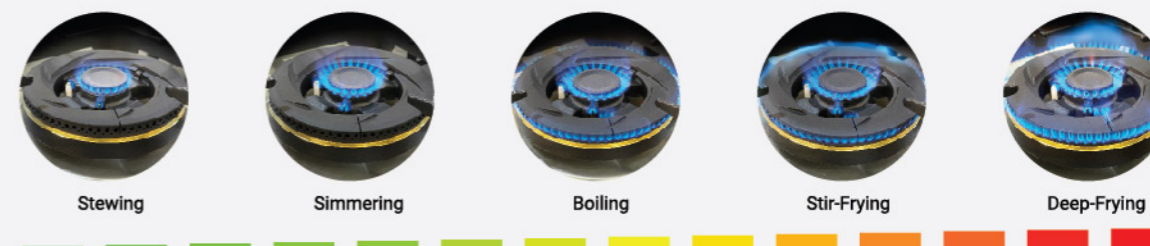

LGH-688T 3B-BL

Gas Hob Normal Price:
W.M. RM3,210 | E.M. RM3,371
JUST ADD ON RM800
 with any cooker hood package

- 2 x Tornado Burners, 1 x Small Burner
- 8mm Black Tempered Glass & Rose Gold Aluminium Frame
- Digital Timer Function For Left & Right (Up To 180 Min)
- L: 5.5; R: 5.5; M: 1.4 (kW)
- Cast Iron Pan Support
- Wind Resistant & Heat Enhancement
- Imported Safety Device
- Flexi Built-in

LGH-HOLLY 2BF-BL

Gas Hob Normal Price:
W.M. RM2,420 | E.M. RM2,541
JUST ADD ON RM400
 with any cooker hood package

- 2x Sealed Burners
- 8mm Nano Coated Black Tempered Glass
- Cast Iron Pan Support
- L: 5.0; R: 5.0 (kW)
- Low Battery Indicator
- Wind Resistant & Heat Enhancement
- Imported Safety Device
- Flexi Built-in

Simultaneously Adjust Dual Flames for Enhanced Temperature Control.

POWERFUL & STABLE FOR MULTIPLE COOKING ACTIVITIES

Rose Gold Frame

2x Tri-Halo Burner Ring

The 3-layer burner features an innovative design with three distinct layers, ensuring maximum heat distribution and efficiency.