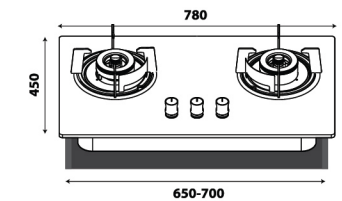

Gas Hob

LGH-328T 2B-BL
(FLEXIBLE DIMENSION)