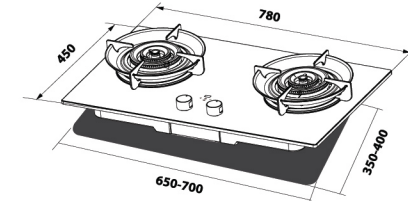

COOKER HOB

All dimensions in mm

Gas Hob

LGH-NT328 2B-GR
(FLEXIBLE DIMENSION)

LGH-NT338 3B-GR
(FLEXIBLE DIMENSION)

LGH-HOLLY 2BF-BL
(FLEXIBLE DIMENSION)

LGH-588T 2B-BL
(FLEXIBLE DIMENSION)

LGH-688T 3B-BL
(FLEXIBLE DIMENSION)