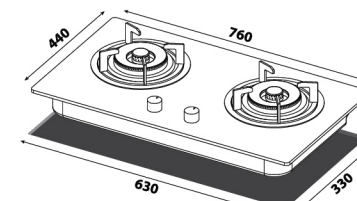

LGH-EURECA 2B