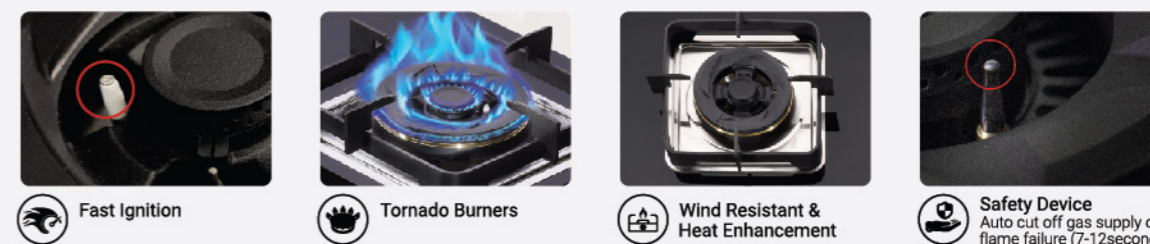

Simultaneously Adjust Dual Flames for Enhanced Temperature Control.

POWERFUL & STABLE FOR MULTIPLE COOKING ACTIVITIES

Rose Gold Frame

2x Tri-Halo Burner Ring

The 3-layer burner features an innovative design with three distinct layers, ensuring maximum heat distribution and efficiency.