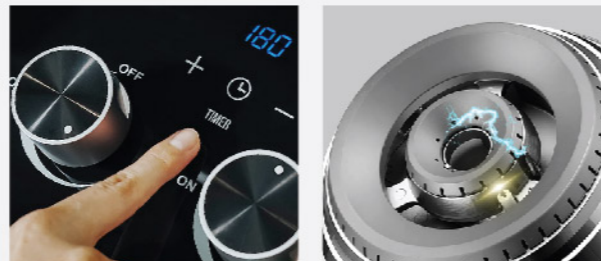

Simultaneously Adjust Dual Flames for Enhanced Temperature Control.