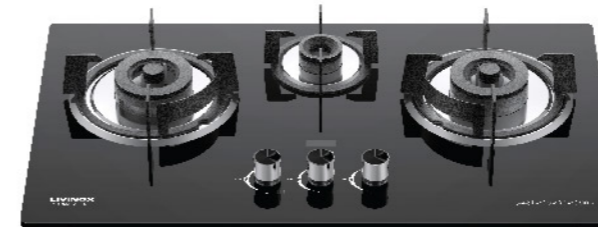

L&R
5.2 kW

L&R
5.2 kW