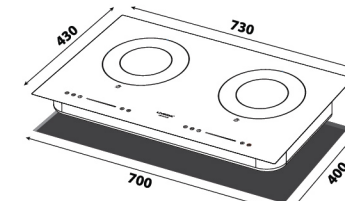

LEH-3218CS