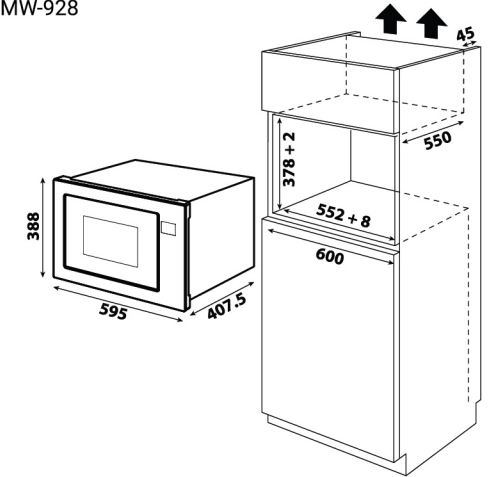

Combi Oven

LCO-SB8-70

LCO-SB6-50

Free Standing

LFC-9609-110SS
LFC-9607-110B

Oven from Europe

LBO-LINOX 9E4T-87SS
LBO-LINOX 9EM-87SS

Oven

LBO-LINOX 18F-75SS
LBO-LINOX 10F-75BL
LBO-LINOX 10F-75GM
LBO-LINOX 6F-75SS

Steam Oven

LSO-428-SS

Microwave

LMW-925-BL

LMW-928

Dishwasher

LDW-14P-8PL

Built-In Installation
(For the integrated model)