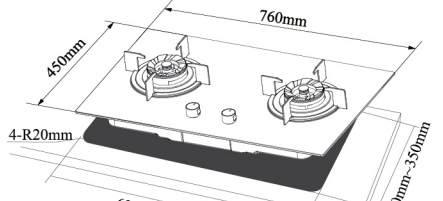

LGH-MAPLE 2BA-BL
(FLEXIBLE DIMENSION)

LGH-PINE 3BF-BL / LGH-ACER 2BF-BL
(FLEXIBLE DIMENSION)

LGH-ABIE 2B-SS
(FLEXIBLE DIMENSION)

LGH-EURECA 2B

LGH-CEDAR 2BF-BL
(FLEXIBLE DIMENSION)

Electric Hob

LEH-5118ICS / LEH-4118ICS / LEH-3118CS
(FLEXIBLE DIMENSION)