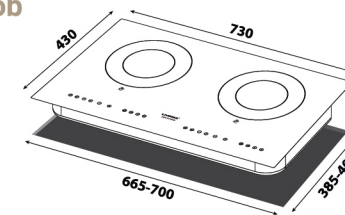

LGH-MAPLE 2BA-BL
(FLEXIBLE DIMENSION)

LGH-PINE 3BF-BL / LGH-ACER 2BF-BL
(FLEXIBLE DIMENSION)

LGH-ABIE 2B-SS
(FLEXIBLE DIMENSION)

LGH-EURECA 2B

LGH-CEDAR 2BF-BL
(FLEXIBLE DIMENSION)

Electric Hob

LEH-5118ICS / LEH-4118ICS / LEH-3118CS
(FLEXIBLE DIMENSION)