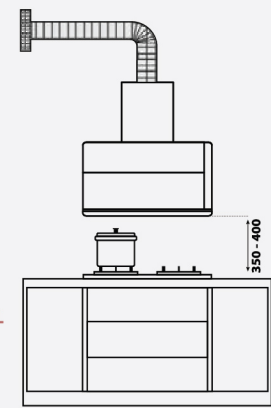

Slanted Hood