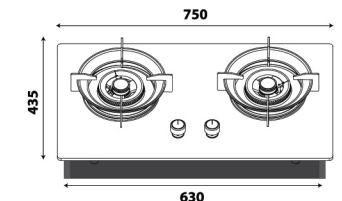

LGH-PEBBLE 2B-BL
(FLEXIBLE DIMENSION)

COOKER HOB

All dimensions in mm

Gas Hob

LGH-328T 2B-BL
(FLEXIBLE DIMENSION)

LGH-338T 3B-BL
(FLEXIBLE DIMENSION)

LGH-428 2B-SS
(FLEXIBLE DIMENSION)

LGH-438-2B-SL / LGH-438G-2B-SL