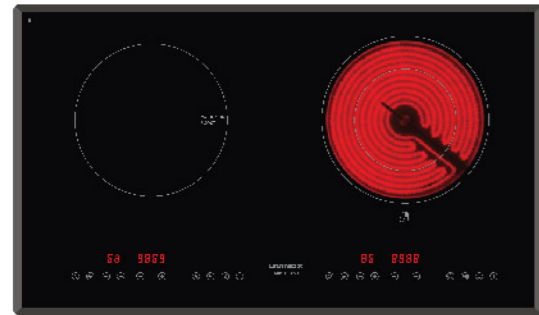

Safety Device

LGH-EURECA 2B

Gas Hob Normal Price:
W.M RM1,280 | E.M RM1,344

- 2x Cyclone Burners
- 8mm Black Tempered Glass
- Cast Iron Pan Support
- L: 4.5; R: 4.5 (kW)
- Imported Safety Device

Safety Device

Hybrid Hob

LEH-5118ICS

Electric Hob Normal Price:
W.M RM3,480 | E.M RM3,654
JUST ADD ON RM650
 with any cooker hood package

Bevel Edge & Aluminium Frame

- Left Zone : 2200W Induction Zone & 2800W Booster
- Right Zone : 2200W Ceramic Dual Zone
- Kanger Glass (Clear Glass) With Bevel Edge + Aluminium Frame
- Up To 12 Power Level
- Touch Control Panel
- Intelligent Function
- Child Lock Safety Device
- Over-heat Protection
- Over-flow Protection
- With Timer Control
- Timer : 0 - 24 Hrs
- 15 Amp