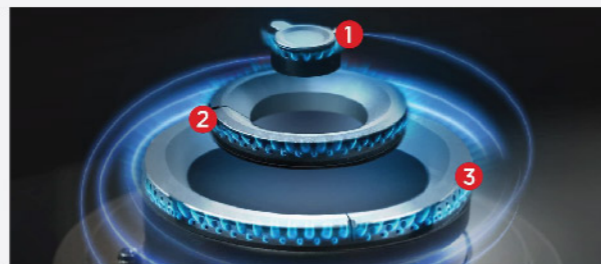

Simultaneously Adjust Dual Flames for Enhanced Temperature Control.