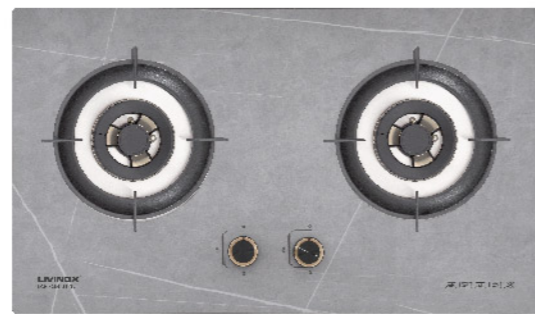

L&R
5.2 kW

LGH-438G 2B-SL

Gas Hob Normal Price:
W.M RM1,850 | E.M RM1,943
JUST ADD ON RM300
 with any cooker hood package

- 2x Sealed Burners
- 8mm Sintered Stone (Heat Resistant)
- Cast Iron Pan Support
- L: 5.5; R: 5.5 (kW)
- Wind Resistant & Heat Enhancement
- Imported Safety Device