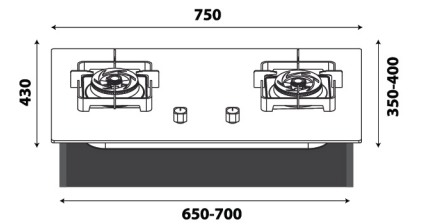

LGH-PEBBLE 2B-BL
(FLEXIBLE DIMENSION)

COOKER HOB

All dimensions in mm

Gas Hob

LGH-328T 2B-BL
(FLEXIBLE DIMENSION)

LGH-338T 3B-BL
(FLEXIBLE DIMENSION)

LGH-428 2B-SS
(FLEXIBLE DIMENSION)

LGH-438-2B-SL / LGH-438G-2B-SL