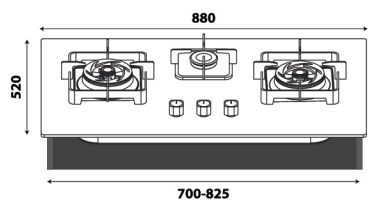

COOKER HOB

All dimensions in mm

Gas Hob

LGH-NT328 2B-GR
(FLEXIBLE DIMENSION)

LGH-NT338 3B-GR
(FLEXIBLE DIMENSION)

LGH-HOLLY 2BF-BL
(FLEXIBLE DIMENSION)

LGH-588T 2B-BL
(FLEXIBLE DIMENSION)

LGH-688T 3B-BL
(FLEXIBLE DIMENSION)