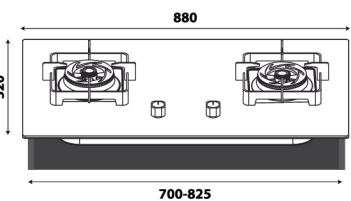

COOKER HOB

All dimensions in mm

Gas Hob

LGH-NT328 2B-GR
(FLEXIBLE DIMENSION)

LGH-NT338 3B-GR
(FLEXIBLE DIMENSION)

LGH-HOLLY 2BF-BL
(FLEXIBLE DIMENSION)

LGH-588T 2B-BL
(FLEXIBLE DIMENSION)

LGH-688T 3B-BL
(FLEXIBLE DIMENSION)