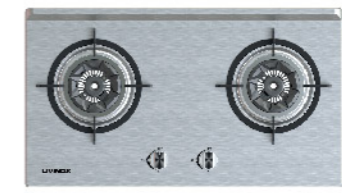

LGH-ABIE 2B-SS

Gas Hob Normal Price:
W.M RM1,430 | E.M RM1,502
JUST ADD ON RM100
with any cooker hood package

- 2x 3D Burners
- Stainless Steel Finishing
- Cast Iron Pan Support
- L: 4.8; R: 4.8 (kW)
- Imported Safety Device
- Flexi Built-in

Safety Device