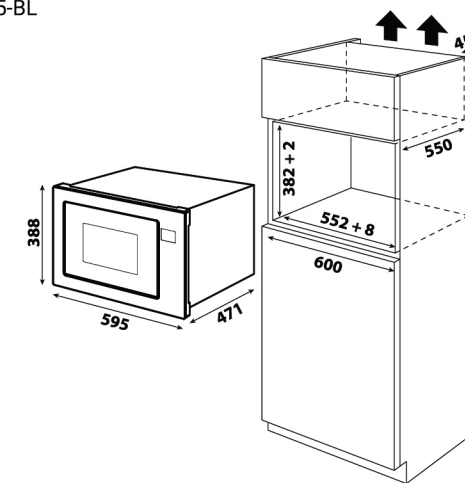

Microwave

LMW-925-BL