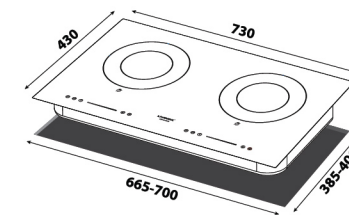

LGH-MAPLE 2BA-BL
(FLEXIBLE DIMENSION)

LGH-PINE 3BF-BL / LGH-ACER 2BF-BL
(FLEXIBLE DIMENSION)

LGH-ABIE 2B-SS
(FLEXIBLE DIMENSION)

LGH-EURECA 2B

LGH-CEDAR 2BF-BL
(FLEXIBLE DIMENSION)

Electric Hob

LEH-5118ICS / LEH-4118ICS / LEH-3118CS
(FLEXIBLE DIMENSION)