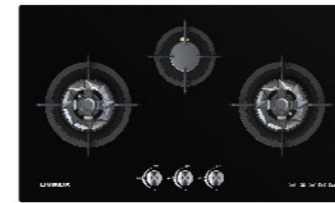

LGH-PINE 3BF-BL

Gas Hob Normal Price:
W.M RM2,990 | E.M RM3,140
JUST ADD ON RM700
with any cooker hood package

- 2x 3D Burners, 1x Small Burner
- 8mm Black Tempered Glass
- Cast Iron Pan Support
- L: 5.5; R: 5.5; M: 2.0 (kW)
- Imported Safety Device
- Flexi Built-in

Safety Device