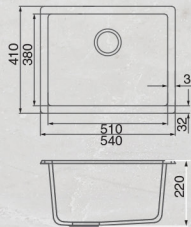

CHROMIUM GREY (G)

HT-EDGE-612-UM-B/G

Single Bowl + 3 1/2" Strainer Waste
Overall Size : L540 x W410 x D220mm
Bowl Size : L510 x W380 x D220mm
Cut Out Size : L510 x W380mm
Thickness : 0.8cm

RCP:

WM RM **2,500**

EM RM **2,630**