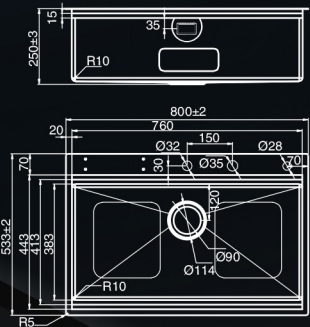

GIFTED ACCESSORIES