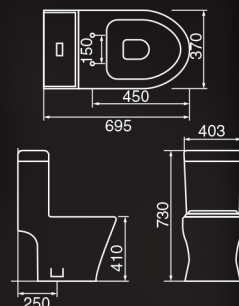

RIMLESS

CIDB MALAYSIA

NANO-GLAZED TRAP

SLIM FIT PPF/UF CLOSE SEAT & COVER

2-YEAR WARRANTY ON CISTERN FITTINGS

3L 6L

Rimless WASHDOWN

HT-BOXBERG/BO-PP

Type : One Piece WC
Flushing System : Rimless Washdown System
Flushing Button : 3 / 6L
Seat & Cover : High Grade Slim PP Seat & Cover
Trap Type : S Trap: 250mm
Product Dimension : L680 x W360 x H700mm

RCP:

WM RM 1,130

EM RM 1,190

3L 6L

Rimless WASHDOWN

HT-ROSTOCK/BO-UF

Type : One Piece WC
Flushing System : Rimless Washdown System
Flushing Button : 3 / 6L
Seat & Cover : High Grade Slim UF Seat & Cover
Trap Type : S Trap: 250mm
Product Dimension : L695 x W370 x H730mm

RCP:

WM RM 1,380

EM RM 1,450

3L 4L

Rimless WASHDOWN

HT-KONZ/BO-PP

Type : Close Coupled WC
Flushing System : Rimless Washdown System
Flushing Button : 3 / 4L
Seat & Cover : High Grade Slim PP Seat & Cover
Trap Type : S Trap: 250mm
Product Dimension : L620 x W350 x H765mm

RCP:

WM RM 930

EM RM 980

3L 4L

Rimless WASHDOWN

HT-COBURG/FX-UF

Type : Close Coupled WC
Flushing System : Washdown System
Flushing Button : 3 / 4L
Seat & Cover : High Grade Slim UF Seat & Cover
HO : P-180mm
Product Dimension : L685 x W360 x H765mm
Trap Type : 100-280mm

RCP:

WM RM 1,290

EM RM 1,355