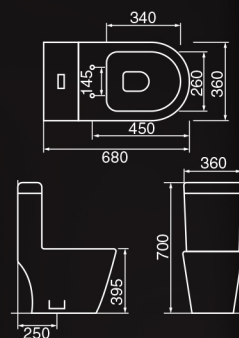

RIMLESS

CIDB MALAYSIA

NANO-GLAZED TRAP

SLIM FIT PPF/UF CLOSE SEAT & COVER

2-YEAR WARRANTY ON CISTERN FITTINGS

3L 6L

Rimless WASHDOWN

HT-BOXBERG/BO-PP

Type : One Piece WC
Flushing System : Rimless Washdown System
Flushing Button : 3 / 6L
Seat & Cover : High Grade Slim PP Seat & Cover
Trap Type : S Trap: 250mm
Product Dimension : L680 x W360 x H700mm

RCP:

WM RM 1,130

EM RM 1,190

3L 6L

Rimless WASHDOWN

HT-ROSTOCK/BO-UF

Type : One Piece WC
Flushing System : Rimless Washdown System
Flushing Button : 3 / 6L
Seat & Cover : High Grade Slim UF Seat & Cover
Trap Type : S Trap: 250mm
Product Dimension : L695 x W370 x H730mm

RCP:

WM RM 1,380

EM RM 1,450

3L 4L

Rimless WASHDOWN

HT-KONZ/BO-PP

Type : Close Coupled WC
Flushing System : Rimless Washdown System
Flushing Button : 3 / 4L
Seat & Cover : High Grade Slim PP Seat & Cover
Trap Type : S Trap: 250mm
Product Dimension : L620 x W350 x H765mm

RCP:

WM RM 930

EM RM 980

3L 4L

Rimless WASHDOWN

HT-COBURG/FX-UF

Type : Close Coupled WC
Flushing System : Washdown System
Flushing Button : 3 / 4L
Seat & Cover : High Grade Slim UF Seat & Cover
HO : P-180mm
Product Dimension : L685 x W360 x H765mm
Trap Type : 100-280mm

RCP:

WM RM 1,290

EM RM 1,355