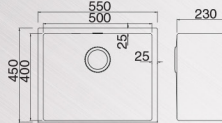

HT-PLATZ-550-H

Single Bowl + 4 1/2" Strainer Waste
Overall Size : L550 x W450 x D230mm
Bowl Size : L500 x W400 x D230mm
Cut Out Size : L500 x W400mm
Thickness : 1.2mm with Undercoating

RCP:
WM RM **1,100**
EM RM **1,160**