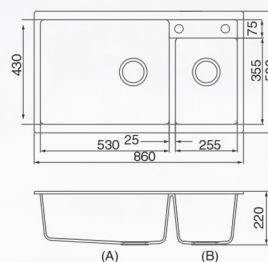

HAUSTERN STÄRKER-623B/G-SDB

Double Bowl + 3 1/2" Strainer Waste
Overall Size : L860 x W500 x D220mm
Bowl Size : (A) L530 x W430 x D220mm
(B) L255 x W355 x D220mm
Cut Out Size : L840 x W480mm
Thickness : 1.0cm

RCP:

WM RM **2,150**

EM RM **2,260**

*FREE

Only applicable for
STÄRKER
Series

A114
3 1/2"
Strainer Waste
Without Overflow

OR

A115
3 1/2"
Strainer Waste
With Overflow