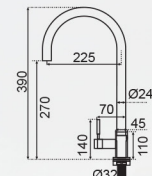

HT-STIQ-551/UP-SS

Pillar Mounted Kitchen Mixer

RCP:

WM RM 340

EM RM 355

PWP WM RM 250
NOW ONLY EM RM 263