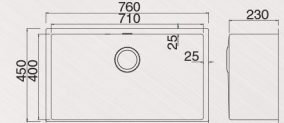

Overall Size : L780 x W430 x D220 mm  
 Bowl Size : L740 x W352 mm  
 Cut Out Size : L740 x W390 mm  
 Thickness : 1.0mm  
 Colour : Matte Black / Titanium Grey

**RCP:**  
 WM RM **1,500**  
 EM RM **1,575**

### HT-PLATZ-550-H

Single Bowl + 4 1/2" Strainer Waste  
Overall Size : L550 x W450 x D230mm  
Bowl Size : L500 x W400 x D230mm  
Cut Out Size : L500 x W400mm  
Thickness : 1.2mm with Undercoating

RCP:  
WM RM **1,100**  
EM RM **1,160**

### HT-PLATZ-760-H

Single Bowl + 4 1/2" Strainer Waste  
Overall Size : L760 x W450 x D230mm  
Bowl Size : L710 x W400 x D230mm  
Cut Out Size : L710 x W400mm  
Thickness : 1.2mm with Undercoating

RCP:  
WM RM **1,250**  
EM RM **1,300**

### HT-PLATZ-880-H

Double Bowl + 4 1/2" Strainer Waste  
Overall Size : L880 x W450 x D230mm  
Bowl Size : (A) L400 x W400 x D230mm  
(B) L400 x W400 x D230mm  
Cut Out Size : L830 x W400mm  
Thickness : 1.2mm with Undercoating