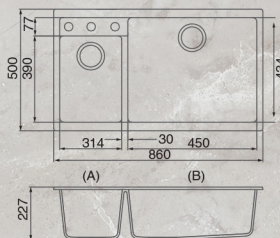

HT-PRISMA-624-B/G

Double Bowl + 3 1/2" Strainer Waste
Overall Size : L860 x W500 x D227mm
Bowl Size : (A) L314 x W390 x D227mm
(B) L450 x W434 x D227mm
Cut Out Size : L840 x W480mm
Thickness : 0.8cm

RCP:
WM RM **2,830**
EM RM **2,980**