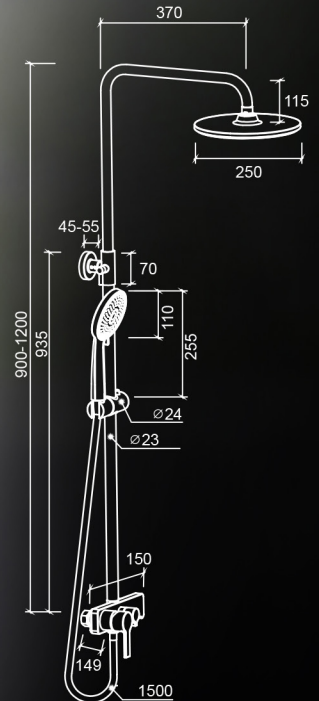

HT-KÄSKA-95T-CR

Type : 3-Way Shower Column Set
Material : Brass Chrome
Shower Head : 9-Inch Round Rain Shower
Hand Shower : 3-Function Hand Shower
Flexible Hose : Silver HTFlex Hose
Colour : Chrome

RCP:

WM RM **1,300**

EM RM **1,365**

HOT / COLD
BIB TAP
HAND SHOWER /
RAIN SHOWER

HT-KÄSKA-95T-BK

Type : 3-Way Shower Column Set
Material : Brass Chrome
Shower Head : 9-Inch Round Rain Shower
Hand Shower : 3-Function Hand Shower
Flexible Hose : Matte Black HTFlex Hose
Colour : Matte Black

RCP:

WM RM **1,450**

EM RM **1,525**

HOT / COLD
BIB TAP
HAND SHOWER /
RAIN SHOWER