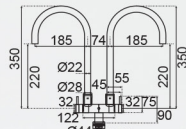

HT-STIQ-502X/UP-SS

Pillar Mounted Double Spout Kitchen Faucet

RCP:

WM RM 380

EM RM 399

PWP WM RM 290
NOW ONLY EM RM 305