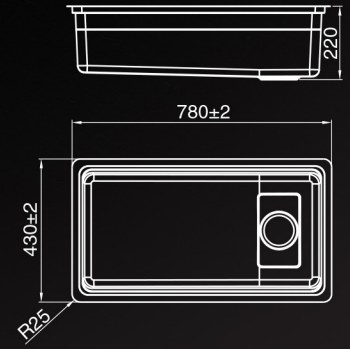

**R10 RADIUS ANGLE**

**DIAMOND BLACK**

**TITANIUM GREY**

**HT-MERCURY-1000-BK / TG**

Overall Size : L1000 x W533 x D250 mm  
 Bowl Size : L960 x W383 mm  
 Cut Out Size : L970 x W505 mm  
 Thickness : 3 + 1.2mm with Undercoating  
 Colour : Diamond Black / Titanium Grey

Overall Size : L780 x W430 x D220 mm  
 Bowl Size : L740 x W352 mm  
 Cut Out Size : L740 x W390 mm  
 Thickness : 1.0mm  
 Colour : Matte Black / Titanium Grey

**RCP:**  
 WM RM **1,500**  
 EM RM **1,575**