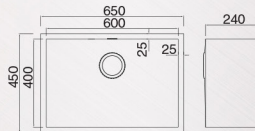

HT-QUÄTEK-650-H

Single Bowl + 4 1/2" Strainer Waste
Overall Size : L650 x W450 x D240mm
Bowl Size : L600 x W400 x D240mm
Cut Out Size : L600 x W400mm
Thickness : 1.5mm with Undercoating

RCP:

WM RM **1,320**

EM RM **1,380**