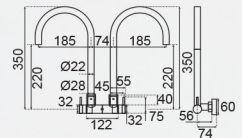

HT-STIQ-502X/UW-SS

Wall Mounted Double Spout Kitchen Faucet

RCP:

WM RM 390

EM RM 409

PWP WM RM 300
NOW ONLY EM RM 315