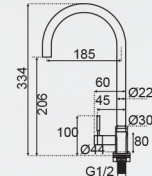

HT-STIQ-501X/UP-SS

Pillar Mounted Kitchen Faucet

RCP:

WM RM 160

EM RM 168

PWP WM RM 120
NOW ONLY EM RM 125