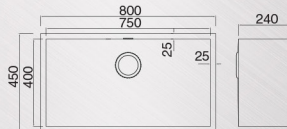

HT-QUÄTEK-800-H

Single Bowl + 4 1/2" Strainer Waste
Overall Size : L800 x W450 x D240mm
Bowl Size : L750 x W400 x D240mm
Cut Out Size : L750 x W400mm
Thickness : 1.5mm with Undercoating

RCP:

WM RM **1,480**

EM RM **1,550**