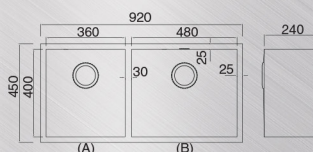

HT-QUÄTEK-921-H

1 3/4" Bowl + 4 1/2" Strainer Waste
Overall Size : L920 x W450 x D240mm
Bowl Size : (A) L360 x W400 x D240mm
(B) L480 x W400 x D240mm
Cut Out Size : L870 x W400mm
Thickness : 1.5mm with Undercoating

RCP:

WM RM **2,150**

EM RM **2,260**