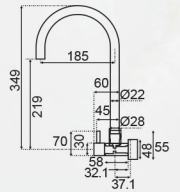

HT-STIQ-501X/UW-SS

Wall Mounted Kitchen Faucet

RCP:

WM RM 160

EM RM 168

PWP WM RM 120
NOW ONLY EM RM 125