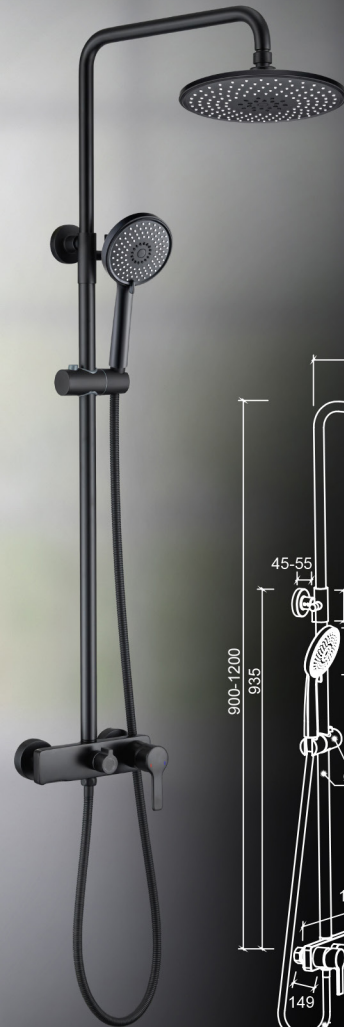

# KÄSKA SERIES

**3**  
FUNCTIONS  
HAND  
SHOWER

**CASCADE**  
SPOUT

**2**  
YEARS  
ON  
GENERAL  
WARRANTY

**5**  
YEARS  
WARRANTY ON  
CERAMIC  
CARTRIDGE

**3** FUNCTIONS  
HAND  
SHOWER

RAIN

RAIN & MASSAGE

MASSAGE