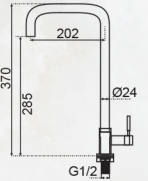

HT-STIQ-501/LP-SS

Pillar Mounted Kitchen Faucet

RCP:

WM RM 160

EM RM 168

PWP WM RM 120
NOW ONLY EM RM 125