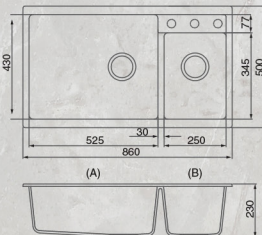

HT-PRISMA-623-B/G

Double Bowl + 3 1/2" Strainer Waste
Overall Size : L860 x W500 x D230mm
Bowl Size : (A) L525 x W430 x D230mm
(B) L250 x W345 x D230mm
Cut Out Size : L840 x W480mm
Thickness : 0.8cm

RCP:
WM RM **2,880**
EM RM **3,020**