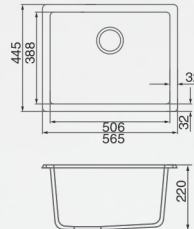

HAUSTERN STÄRKER-612B/G-UM-SDB

Single Bowl + 3 1/2" Strainer Waste
Overall Size : L565 x W445 x D220mm
Bowl Size : L506 x W388 x D220mm
Cut Out Size : L506 x W388mm
Thickness : 1.0cm

RCP:

WM RM **1,500**

EM RM **1,575**