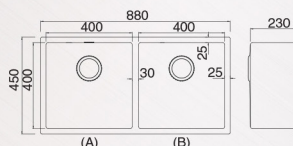

HT-PLATZ-881-H

1 3/4" Bowl + 4 1/2" Strainer Waste
Overall Size : L880 x W450 x D230mm
Bowl Size : (A) L460 x W400 x D230mm
(B) L340 x W400 x D230mm
Cut Out Size : L830 x W400mm
Thickness : 1.2mm with Undercoating

RCP:
WM RM **1,830**
EM RM **1,920**