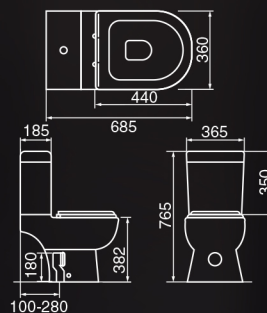

RIMLESS

CIDB MALAYSIA

NANO-GLAZED TRAP

SLIM FIT PPF/UF CLOSE SEAT & COVER

2-YEAR WARRANTY ON CISTERN FITTINGS

3L 6L

Rimless WASHDOWN

HT-BOXBERG/BO-PP

Type : One Piece WC
Flushing System : Rimless Washdown System
Flushing Button : 3 / 6L
Seat & Cover : High Grade Slim PP Seat & Cover
Trap Type : S Trap: 250mm
Product Dimension : L680 x W360 x H700mm

RCP:

WM RM 1,130

EM RM 1,190

3L 6L

Rimless WASHDOWN

HT-ROSTOCK/BO-UF

Type : One Piece WC
Flushing System : Rimless Washdown System
Flushing Button : 3 / 6L
Seat & Cover : High Grade Slim UF Seat & Cover
Trap Type : S Trap: 250mm
Product Dimension : L695 x W370 x H730mm

RCP:

WM RM 1,380

EM RM 1,450

3L 4L

Rimless WASHDOWN

HT-KONZ/BO-PP

Type : Close Coupled WC
Flushing System : Rimless Washdown System
Flushing Button : 3 / 4L
Seat & Cover : High Grade Slim PP Seat & Cover
Trap Type : S Trap: 250mm
Product Dimension : L620 x W350 x H765mm

RCP:

WM RM 930

EM RM 980

3L 4L

Rimless WASHDOWN

HT-COBURG/FX-UF

Type : Close Coupled WC
Flushing System : Washdown System
Flushing Button : 3 / 4L
Seat & Cover : High Grade Slim UF Seat & Cover
HO : P-180mm
Product Dimension : L685 x W360 x H765mm
Trap Type : 100-280mm

RCP:

WM RM 1,290

EM RM 1,355