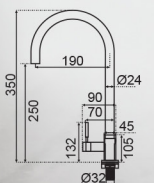

Effortless Twist

More precise and easier to twist the spout while keeping the annoyance of leakage away.