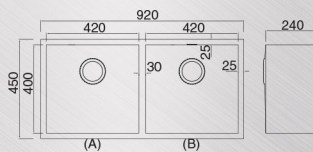

HT-QUÄTEK-920-H

Double Bowl + 4 1/2" Strainer Waste
Overall Size : L920 x W450 x D240mm
Bowl Size : (A) L420 x W400 x D240mm
(B) L420 x W400 x D240mm
Cut Out Size : L870 x W400mm
Thickness : 1.5mm with Undercoating

RCP:

WM RM **2,150**

EM RM **2,260**