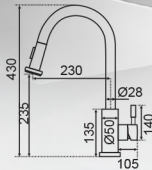

HT-STIQ-561/PP-SS

Pull Out Dual Spray Sink Mixer

RCP:

WM RM 650

EM RM 685

PWP WM RM 500
NOW ONLY EM RM 525