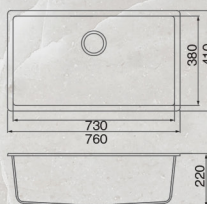

CHROMIUM GREY (G)

HT-EDGE-613-UM-B/G

Single Bowl + 3 1/2" Strainer Waste
Overall Size : L760 x W410 x D220mm
Bowl Size : L730 x W380 x D220mm
Cut Out Size : L730 x W380mm
Thickness : 0.8cm

RCP:

WM RM **2,730**

EM RM **2,880**