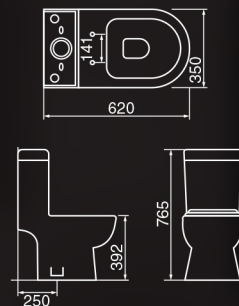

RIMLESS

CIDB MALAYSIA

NANO-GLAZED TRAP

SLIM FIT PPF/UF CLOSE SEAT & COVER

2-YEAR WARRANTY ON CISTERN FITTINGS

3L 6L

Rimless WASHDOWN

HT-BOXBERG/BO-PP

Type : One Piece WC
Flushing System : Rimless Washdown System
Flushing Button : 3 / 6L
Seat & Cover : High Grade Slim PP Seat & Cover
Trap Type : S Trap: 250mm
Product Dimension : L680 x W360 x H700mm

RCP:

WM RM 1,130

EM RM 1,190

3L 6L

Rimless WASHDOWN

HT-ROSTOCK/BO-UF

Type : One Piece WC
Flushing System : Rimless Washdown System
Flushing Button : 3 / 6L
Seat & Cover : High Grade Slim UF Seat & Cover
Trap Type : S Trap: 250mm
Product Dimension : L695 x W370 x H730mm

RCP:

WM RM 1,380

EM RM 1,450

3L 4L

Rimless WASHDOWN

HT-KONZ/BO-PP

Type : Close Coupled WC
Flushing System : Rimless Washdown System
Flushing Button : 3 / 4L
Seat & Cover : High Grade Slim PP Seat & Cover
Trap Type : S Trap: 250mm
Product Dimension : L620 x W350 x H765mm

RCP:

WM RM 930

EM RM 980

3L 4L

Rimless WASHDOWN

HT-COBURG/FX-UF

Type : Close Coupled WC
Flushing System : Washdown System
Flushing Button : 3 / 4L
Seat & Cover : High Grade Slim UF Seat & Cover
HO : P-180mm
Product Dimension : L685 x W360 x H765mm
Trap Type : 100-280mm

RCP:

WM RM 1,290

EM RM 1,355