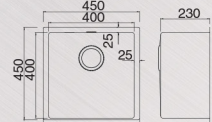

HT-PLATZ-450-H

Single Bowl + 4 1/2" Strainer Waste
Overall Size : L450 x W450 x D230mm
Bowl Size : L400 x W400 x D230mm
Cut Out Size : L400 x W400mm
Thickness : 1.2mm with Undercoating

RCP:
WM RM **1,000**
EM RM **1,050**