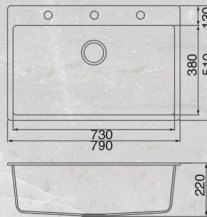

CHROMIUM GREY (G)

HT-EDGE-613-B/G

Single Bowl + 3 1/2" Strainer Waste
Overall Size : L790 x W510 x D220mm
Bowl Size : L730 x W380 x D220mm
Cut Out Size : L770 x W480mm
Thickness : 0.8cm

RCP:

WM RM **2,600**

EM RM **2,730**