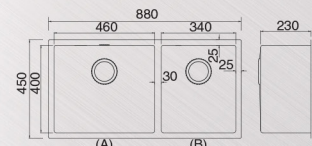

HANDCRAFTED STAINLESS STEEL SINK

PLATZ SERIES

HT-PLATZ-450-H

Single Bowl + 4 1/2" Strainer Waste
Overall Size : L450 x W450 x D230mm
Bowl Size : L400 x W400 x D230mm
Cut Out Size : L400 x W400mm
Thickness : 1.2mm with Undercoating

RCP:
WM RM **1,000**
EM RM **1,050**

HT-PLATZ-550-H

Single Bowl + 4 1/2" Strainer Waste
Overall Size : L550 x W450 x D230mm
Bowl Size : L500 x W400 x D230mm
Cut Out Size : L500 x W400mm
Thickness : 1.2mm with Undercoating

RCP:
WM RM **1,100**
EM RM **1,160**

HT-PLATZ-760-H

Single Bowl + 4 1/2" Strainer Waste
Overall Size : L760 x W450 x D230mm
Bowl Size : L710 x W400 x D230mm
Cut Out Size : L710 x W400mm
Thickness : 1.2mm with Undercoating

RCP:
WM RM **1,250**
EM RM **1,300**

HT-PLATZ-880-H

Double Bowl + 4 1/2" Strainer Waste
Overall Size : L880 x W450 x D230mm
Bowl Size : (A) L400 x W400 x D230mm
(B) L400 x W400 x D230mm
Cut Out Size : L830 x W400mm
Thickness : 1.2mm with Undercoating

RCP:
WM RM **1,830**
EM RM **1,920**

HT-PLATZ-881-H

1 3/4" Bowl + 4 1/2" Strainer Waste
Overall Size : L880 x W450 x D230mm
Bowl Size : (A) L460 x W400 x D230mm
(B) L340 x W400 x D230mm
Cut Out Size : L830 x W400mm
Thickness : 1.2mm with Undercoating

RCP:
WM RM **1,830**
EM RM **1,920**

3 LAYERS TECHNOLOGY

1. 1 HIGH GRADE-304 STAINLESS STEEL (MATT POLISHED)
2. 2 THICK UNDERCOATING TO PREVENT CONDENSATION
3. 3 4MM ACTIVE NOISE REDUCTION PAD

*FREE

Only applicable for
PLATZ & QUATEK
Series

SWB-01
4 1/2"
Basket Strainer
Waste with
Overflow

OR

SWB-02
4 1/2"
Basket Strainer
Waste