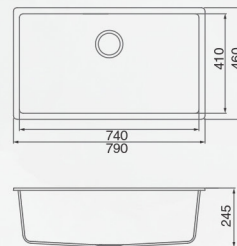

HAUSTERN STÄRKER-613B/G-UM-SDB

Single Bowl + 3 1/2" Strainer Waste
Overall Size : L790 x W460 x D245mm
Bowl Size : L740 x W410 x D245mm
Cut Out Size : L740 x W410mm
Thickness : 1.0cm

RCP:

WM RM **1,820**

EM RM **1,910**