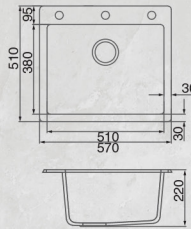

CHROMIUM GREY (G)

HT-EDGE-612-B/G

Single Bowl + 3 1/2" Strainer Waste
Overall Size : L570 x W510 x D220mm
Bowl Size : L510 x W380 x D220mm
Cut Out Size : L550 x W480mm
Thickness : 0.8cm

RCP:

WM RM **2,360**

EM RM **2,480**