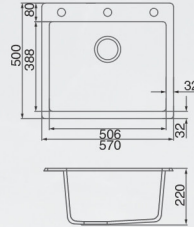

HAUSTERN STÄRKER-612B/G-SDB

Single Bowl + 3 1/2" Strainer Waste
Overall Size : L570 x W500 x D220mm
Bowl Size : L506 x W388 x D220mm
Cut Out Size : L550 x W480mm
Thickness : 1.0cm

RCP:

WM RM **1,420**

EM RM **1,490**