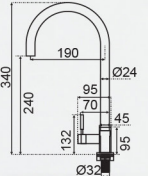

HT-STIQ-551A/UP-SS

Pillar Mounted Kitchen Mixer

RCP:

WM RM 260

EM RM 273

PWP WM RM 200
NOW ONLY EM RM 210