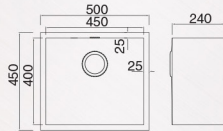

QUÄTEK SERIES

HT-QUÄTEK-500-H

Single Bowl + 4 1/2" Strainer Waste
Overall Size : L500 x W450 x D240mm
Bowl Size : L450 x W400 x D240mm
Cut Out Size : L450 x W400mm
Thickness : 1.5mm with Undercoating

RCP:

WM RM **1,150**

EM RM **1,200**